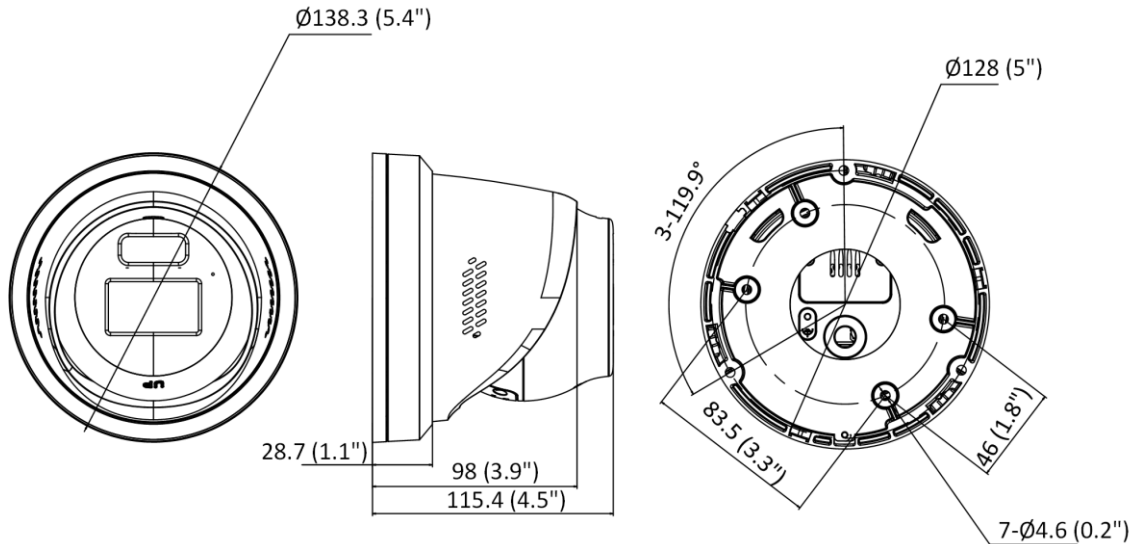

▪ **Available Model**

DS-2CD2347G2-LSU/SL (2.8/4 mm)

▪ **Dimension**

Unit: mm (inch)

▪ **Accessory**

▪ **Optional**

DS-1276ZJ-SUS Corner Mount	DS-1273ZJ-140B Wall Mount	DS-1275ZJ-SUS Vertical Pole Mount	DS-1273ZJ-140 Wall Mount	DS-1271ZJ-140 Pendant Mount
DS-1280ZJ-DM21 Junction Box